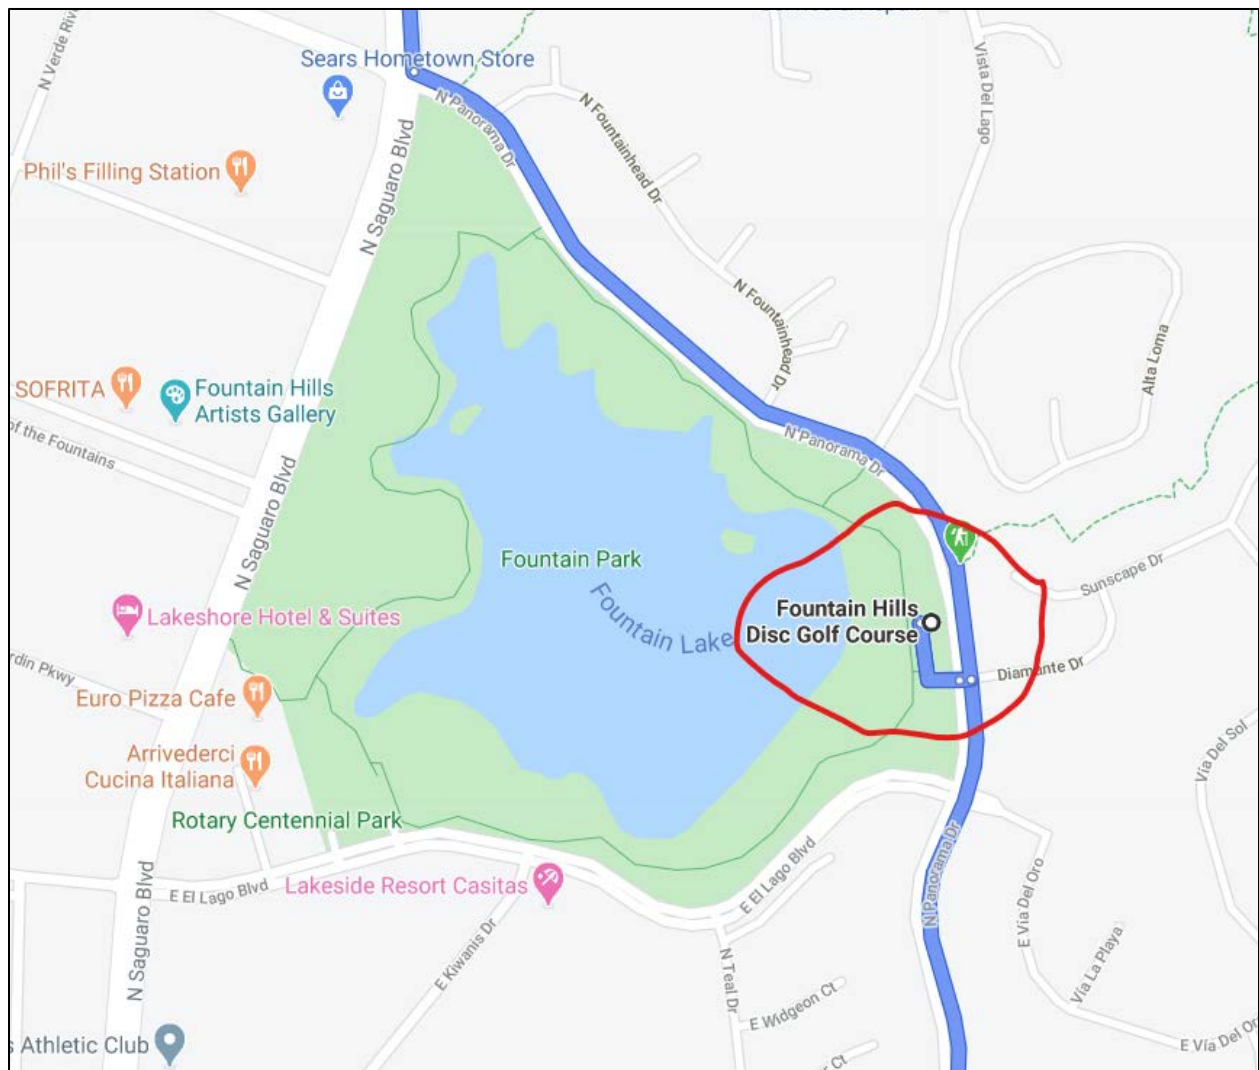

Arizona Outlaws Annual Drive Your 356 Day Map
Sunday - September 20, 2020

This link will load the route into Google Maps on your phone or PC:
<https://goo.gl/maps/QadDSLyGB4oq9rDs5>

The group photo will be at the Fountain Hills Disc Golf Course parking lot.

Please arrive at 9:30-9:45 AM.

The group photo must be shot between 10:00 and 10:15 am.

Arizona Outlaws Annual Drive Your 356 Day Map
Sunday - September 20, 2020

Directions to the Fountain Hills Disc Golf Course parking lot from Shea Blvd headed East:

- Turn left onto N Saguaro Blvd 1.8 mi (McDonalds on the NW corner)
- Turn right onto N Panorama Dr 0.6 mi
- Turn left at Diamante Dr into the parking lot
- Stage your car with the rear end facing the lake and fountain.

Arizona Outlaws Annual Drive Your 356 Day Map
Sunday - September 20, 2020

Onward to Pine, Arizona

- Turn left onto AZ-87 N to Payson 60.8 mi
- Continue on AZ-87 N into Pine 13.1 mi
- **THAT Brewery & Pub, 3270 N AZ-87, Pine, AZ 85544** on the left