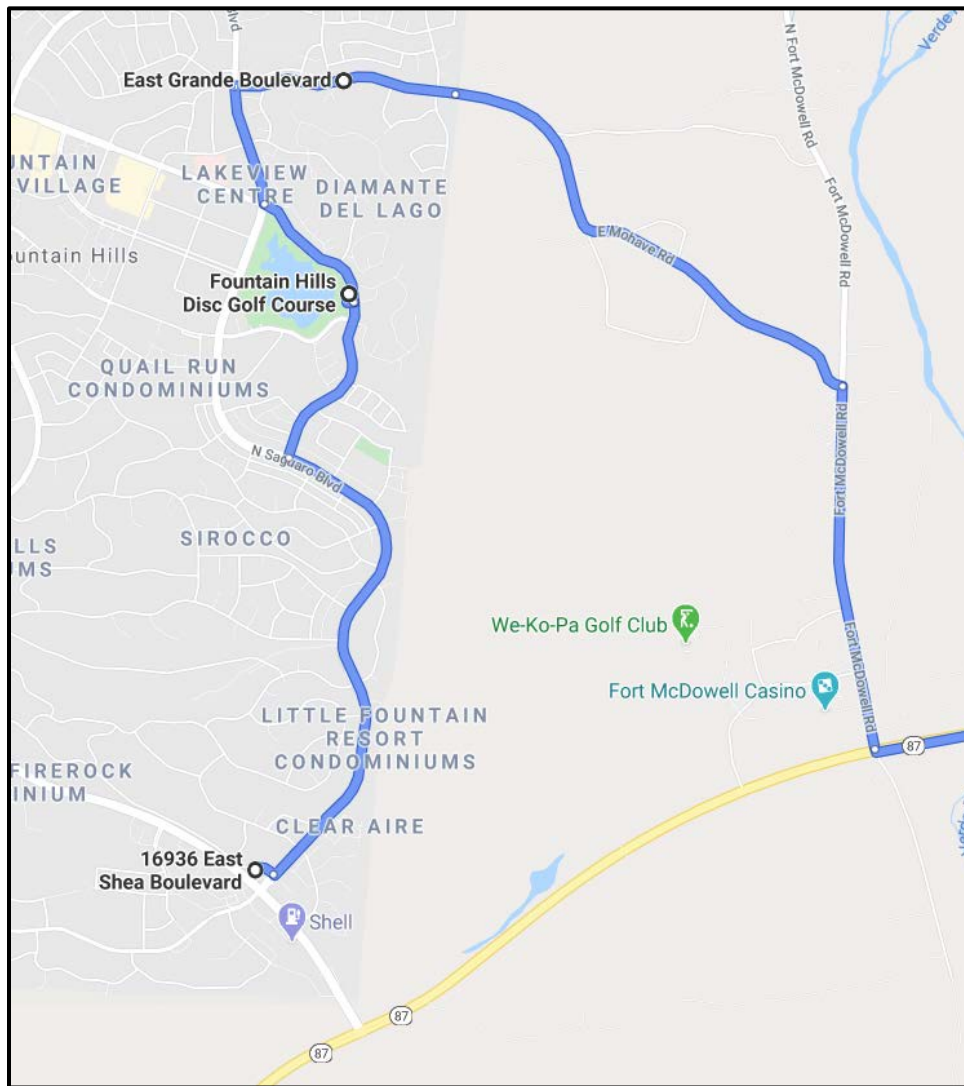

Arizona Outlaws Annual Drive Your 356 Day Map
Sunday - September 20, 2020

This link will load the route into Google Maps on your phone or PC:
<https://goo.gl/maps/QadDSLyGB4oq9rDs5>

The group photo will be at the Fountain Hills Disc Golf Course parking lot.

Please arrive at 9:30-9:45 AM.

The group photo must be shot between 10:00 and 10:15 am.

Arizona Outlaws Annual Drive Your 356 Day Map
Sunday - September 20, 2020

Directions to the Fountain Hills Disc Golf Course parking lot from Shea Blvd headed East:

- Turn left onto N Saguaro Blvd 1.8 mi (McDonalds on the NW corner)
- Turn right onto N Panorama Dr 0.6 mi
- Turn left at Diamante Dr into the parking lot
- Stage your car with the rear end facing the lake and fountain.

Arizona Outlaws Annual Drive Your 356 Day Map
Sunday - September 20, 2020

Onward to Pine, Arizona

- Turn left onto AZ-87 N to Payson 60.8 mi
- Continue on AZ-87 N into Pine 13.1 mi
- **THAT Brewery & Pub, 3270 N AZ-87, Pine, AZ 85544** on the left